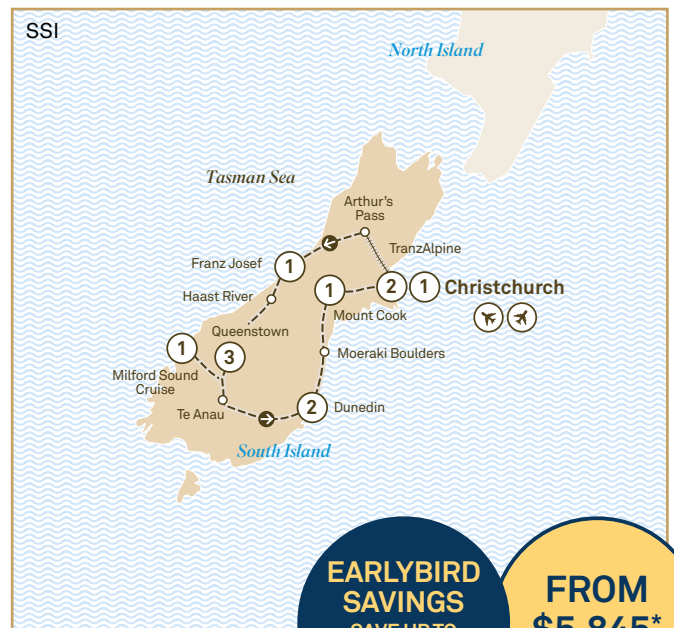

ULTIMATE NEW ZEALAND

24 Day Tour Auckland > Christchurch

Includes: Five exclusive Scenic Enrich experiences and five memorable Scenic Special Stays. Travel to the top of Cape Reinga and enjoy the thrill of travelling along Ninety Mile Beach or visit the mighty Tane Mahuta kauri tree. 40 meals – 23 breakfasts, two lunches and 15 dinners.

FREE FLIGHTS*

FROM \$7,250*
PER PERSON

ROYAL NEW ZEALAND

15 Day Tour Christchurch > Auckland

Includes: Four exclusive Scenic Enrich experiences and three memorable Scenic Special Stays. Meet the team from Weta Workshop, responsible for movies like 'The Lord of the Rings' Trilogy or discover the award-winning Hamilton Gardens. 27 meals – 14 breakfasts, two lunches and 11 dinners.

EARLYBIRD SAVINGS
SAVE UP TO \$300* PER COUPLE

FROM \$5,345*
PER PERSON

NORTHERN EXPLORER

12 Day Tour Auckland > Wellington

Includes: Five exclusive Scenic Enrich experiences and one memorable Scenic Special Stay. Enjoy an authentic Māori cultural performance at the Waitangi Treaty Grounds or visit Mission Estate in the award-winning Hawke's Bay wine region for a special wine tasting and dinner. 20 meals – 11 breakfasts, two lunches and seven dinners.

EARLYBIRD SAVINGS
SAVE UP TO \$300* PER COUPLE

FROM \$5,845*
PER PERSON

SOUTHERN SPECTACULAR

12 Day Tour Christchurch > Christchurch

Includes: Your choice of 22 Scenic Freechoice activities and four memorable Scenic Special Stays. Travel through the Southern Alps on the TranzAlpine Rail and stand in wonder at Franz Josef Glacier, or visit the Moeraki Boulders which are scattered across a sandy beach. 18 meals – 11 breakfasts and seven dinners.