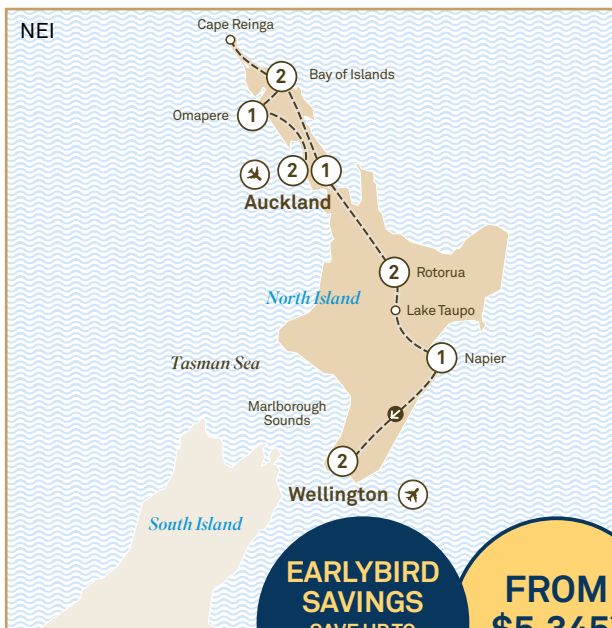

ULTIMATE NEW ZEALAND

24 Day Tour Auckland > Christchurch

Includes: Five exclusive Scenic Enrich experiences and five memorable Scenic Special Stays. Travel to the top of Cape Reinga and enjoy the thrill of travelling along Ninety Mile Beach or visit the mighty Tane Mahuta kauri tree. 40 meals – 23 breakfasts, two lunches and 15 dinners.

FREE FLIGHTS*

FROM \$7,250*
PER PERSON

ROYAL NEW ZEALAND

15 Day Tour Christchurch > Auckland

Includes: Four exclusive Scenic Enrich experiences and three memorable Scenic Special Stays. Meet the team from Weta Workshop, responsible for movies like 'The Lord of the Rings' Trilogy or discover the award-winning Hamilton Gardens. 27 meals – 14 breakfasts, two lunches and 11 dinners.

EARLYBIRD SAVINGS
SAVE UP TO \$300* PER COUPLE

FROM \$5,345*
PER PERSON

NORTHERN EXPLORER

12 Day Tour Auckland > Wellington

Includes: Five exclusive Scenic Enrich experiences and one memorable Scenic Special Stay. Enjoy an authentic Māori cultural performance at the Waitangi Treaty Grounds or visit Mission Estate in the award-winning Hawke's Bay wine region for a special wine tasting and dinner. 20 meals – 11 breakfasts, two lunches and seven dinners.

EARLYBIRD SAVINGS
SAVE UP TO \$300* PER COUPLE

FROM \$5,845*
PER PERSON

SOUTHERN SPECTACULAR

12 Day Tour Christchurch > Christchurch

Includes: Your choice of 22 Scenic Freechoice activities and four memorable Scenic Special Stays. Travel through the Southern Alps on the TranzAlpine Rail and stand in wonder at Franz Josef Glacier, or visit the Moeraki Boulders which are scattered across a sandy beach. 18 meals – 11 breakfasts and seven dinners.